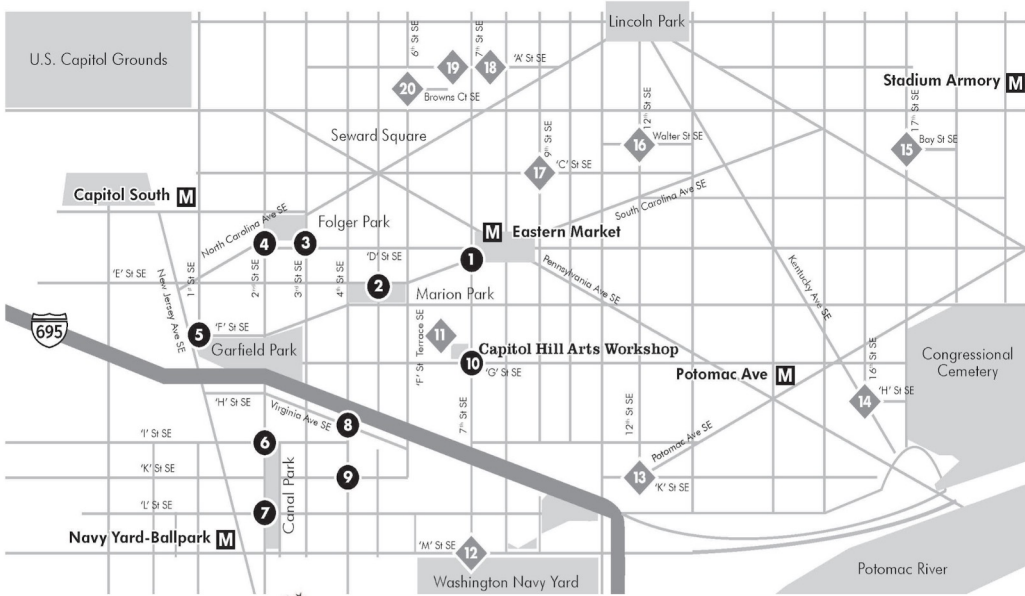

**Capitol Hill
Alphabet Animal Art
Project**

Virtual Sculpture Tour!

with support from DC COMMISSION ON ARTS & HUMANITIES

Capitol Hill Alphabet Animals Art Project

New Sculpture Locations

- | | | |
|---|--|---|
| <p>11 F St. Terrace SE
TURTLE Breon Gilleran & Mimi Frank</p> <p>12 7th & M SE
MONKEYS Undine Brod</p> <p>13 Potomac & 12th SE
EMPEROR PENGUIN Evan Reed</p> | <p>14 H & 16th SE
HORSESHOE CRAB Sue Champeny</p> <p>15 Bay St. & 17th SE
HONEYBEE Maureen Smith</p> <p>16 Walter St & 12th SE
WOODTHRUSHES WANDER WASHINGTON Charles Bergen</p> | <p>17 C & 9th SE
SNEAKY CAT Davide Prete</p> <p>18 A & 7th SE
ANT Carolina Mayorga</p> <p>19 A & 7th SE
ANTEATER Beth Baldwin</p> <p>20 Browns Court & 6th SE
BUNNY Breon Gilleran & Mimi Frank</p> |
|---|--|---|

THE BEGINNING: 2011-2014

capitol hill arts workshop with support from DC COMMISSION ON ARTS & HUMANITIES

Capitol Hill Alphabet Animals Art Project

Original Sculpture Locations

- 1** 7th & South Carolina SE
SPIDER Breon Gilleran
- 2** E & 5th St. SE
EMU Beth Baldwin
- 3** D & 3rd St. SE
BIG BLACK DOG John Yanson

Community

(EMBELLISHED NEIGHBOR)

By Carolina Mayorga

A & 7th St. SE (Acrylic)

Photo Credit: Greg Staley

Ant in process: Carolina Mayorga

Ant in process: Carolina Mayorga

Ant in process: Carolina Mayorga

Capitol Hill Alphabet Animal Art Project
By Carolina Mayorga
Ant Sculpture to be installed at the corner of A and 7th Street, SE

Ant in process: Carolina Mayorga

Ant in the wild: Carolina Mayorga

Visit the Animals online: