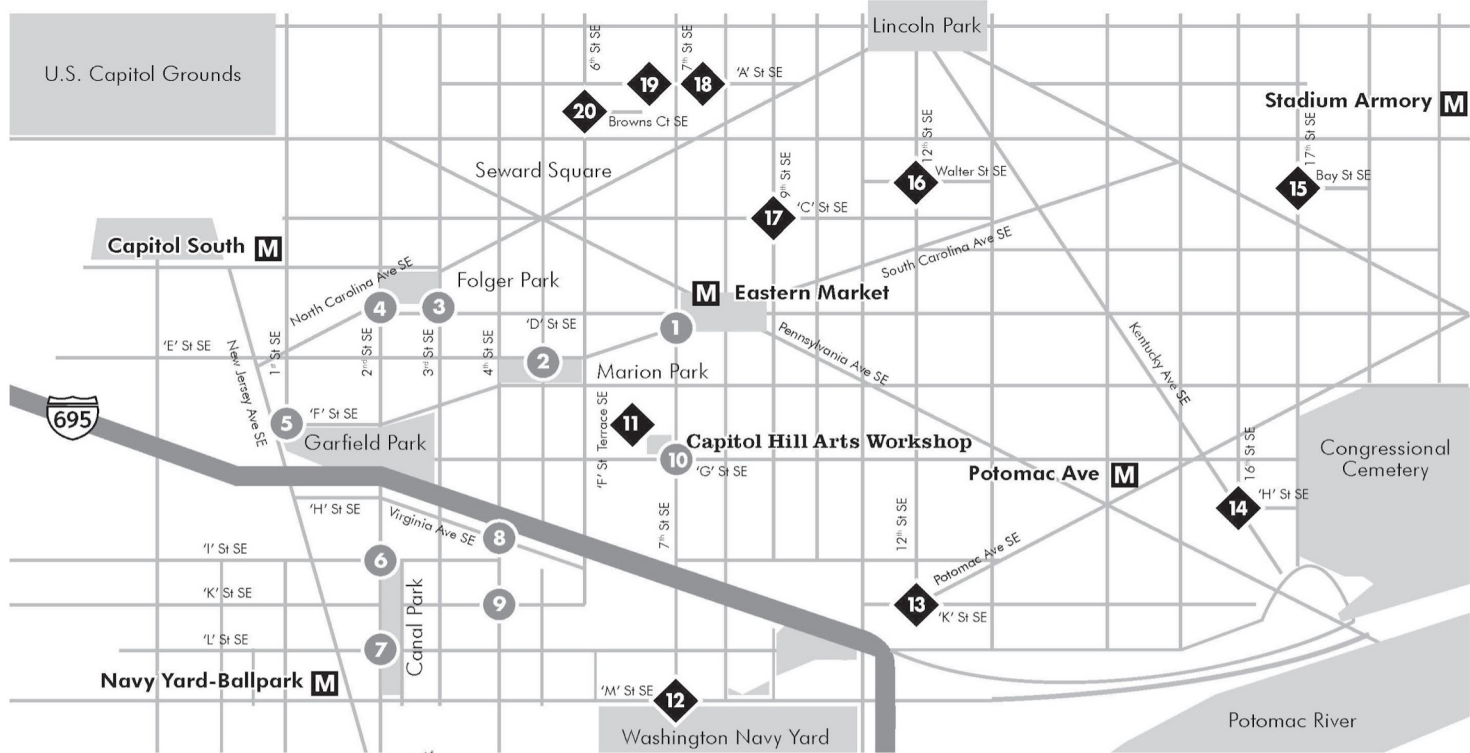

**Capitol Hill
Alphabet Animal Art
Project**

Virtual Sculpture Tour!

with support from DC COMMISSION ON ARTS & HUMANITIES

Capitol Hill Alphabet Animals Art Project

New Sculpture Locations

- | | | |
|---|--|---|
| <p>11 F St. Terrace SE
TURTLE Breon Gilleran & Mimi Frank</p> <p>12 7th & M SE
MONKEYS Undine Brod</p> <p>13 Potomac & 12th SE
EMPEROR PENGUIN Evan Reed</p> | <p>14 H & 16th SE
HORSESHOE CRAB Sue Champeny</p> <p>15 Bay St. & 17th SE
HONEYBEE Maureen Smith</p> <p>16 Walter St & 12th SE
WOODTHRUSHES WANDER WASHINGTON Charles Bergen</p> | <p>17 C & 9th SE
SNEAKY CAT Davide Prete</p> <p>18 A & 7th SE
ANT Carolina Mayorga</p> <p>19 A & 7th SE
ANTEATER Beth Baldwin</p> <p>20 Browns Court & 6th SE
BUNNY Breon Gilleran & Mimi Frank</p> |
|---|--|---|

THE BEGINNING: 2011-2014

capitol hill arts workshop with support from DC COMMISSION ON ARTS & HUMANITIES

Capitol Hill Alphabet Animals Art Project

Original Sculpture Locations

- 1** 7th & South Carolina SE
SPIDER Breon Gilleran
- 2** E & 5th St. SE
EMU Beth Baldwin
- 3** D & 3rd St. SE
BIG BLACK DOG John Yanson

- 4** North Carolina & 2nd St. SE
NARWHALS Undine Brod
- 5** F & 1st St. SE
CAPITOLSAURUS CHASING A FALCARIUS
Charles Bergen
- 6** I & 2nd SE
IBIS Evan Reed

- 7** L & 2nd SE
LADYBUG Sue Champeny
- 8** Virginia & 4th SE
VICEROY BUTTERFLIES Novie Trump
- 9** 4th & K St SE
KOALA Davide Prete
- 10** 7th & G St. SE
CHAWMPER THE GRASSHOPPER
Carolina Mayorga

Capitol Hill Alphabet Animal Art Project
By Carolina Mayorga
Ant Sculpture to be installed at the corner of A and 7th Street, SE

Ant in process: Carolina Mayorga

Ant in the wild: Carolina Mayorga

Visit the Animals online: